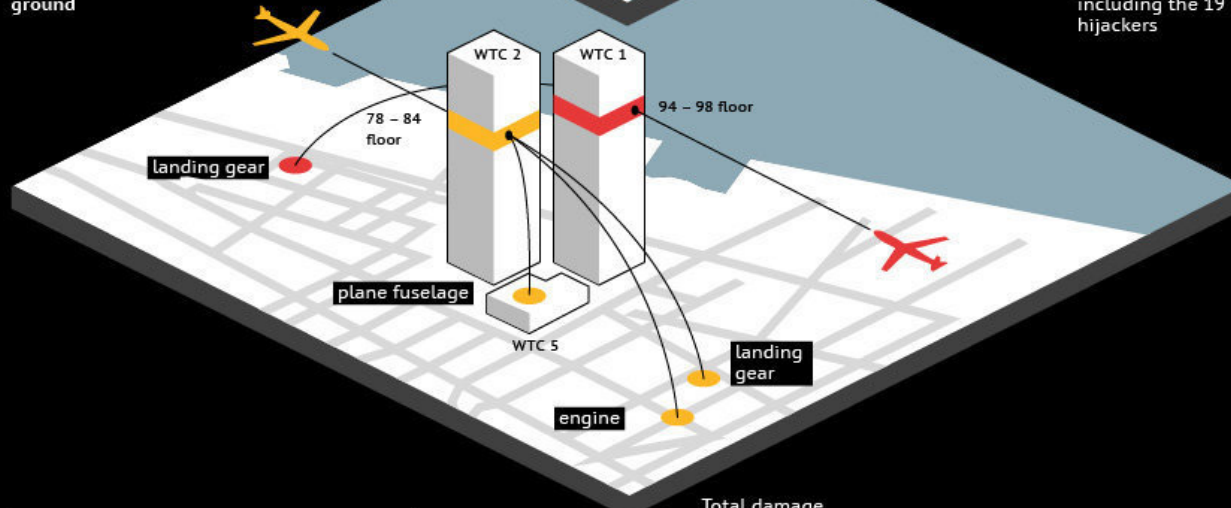

crashed into the Southern Tower of the World Trade Center

**09:37**

Boeing 757  
FLIGHT 77  
American Airlines

crashed into the Pentagon's West Wing

**09:59**

Southern Tower  
World Trade Center

collapsed after burning for 56 minutes

**10:03**

Boeing 757  
FLIGHT 93  
United Airlines

crashed in a field in Pennsylvania. The intended target of the plane was the Capitol or White House

**10:28**

Northern Tower  
World Trade Center

collapsed after burning for 102 minutes

**246**

people died on the four planes

**2606**

people died in the towers and on the ground

**125**

people died in the Pentagon

**2977**

the total number of deaths, not including the 19 hijackers