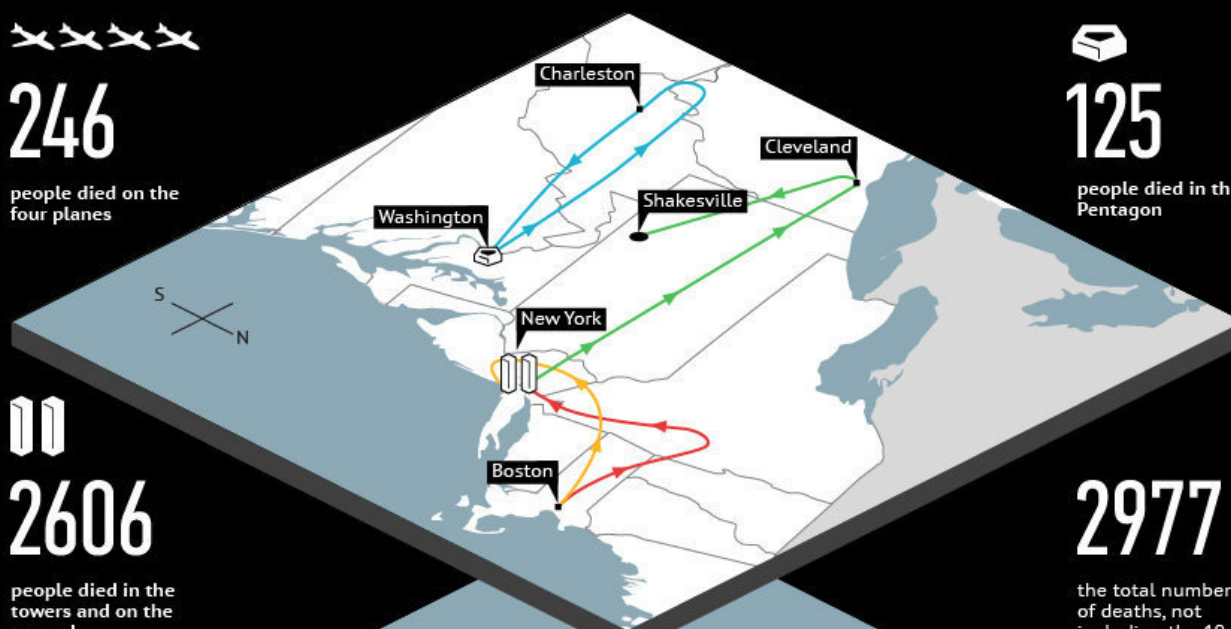

# September 11, 2001 Attacks

08:30 09:00 09:30 10:00 10:30

**08:46**

Boeing 767  
FLIGHT 11  
American Airlines

crashed into the Northern Tower of the World Trade Center

**09:03**

Boeing 767  
FLIGHT 175  
United Airlines

**10:03**

Boeing 757  
FLIGHT 93  
United Airlines

crashed in a field in Pennsylvania. The intended target of the plane was the Capitol or White House

**10:28**

Northern Tower  
World Trade Center

collapsed after burning for 102 minutes

**246**

people died on the four planes

**2606**

people died in the towers and on the ground

**125**

people died in the Pentagon

**2977**

the total number of deaths, not including the 19 hijackers

The FBI concluded that the attacks were committed by members of al-Qaeda Islamist extremist group

Total damage  
**>100 000 000 000 \$**